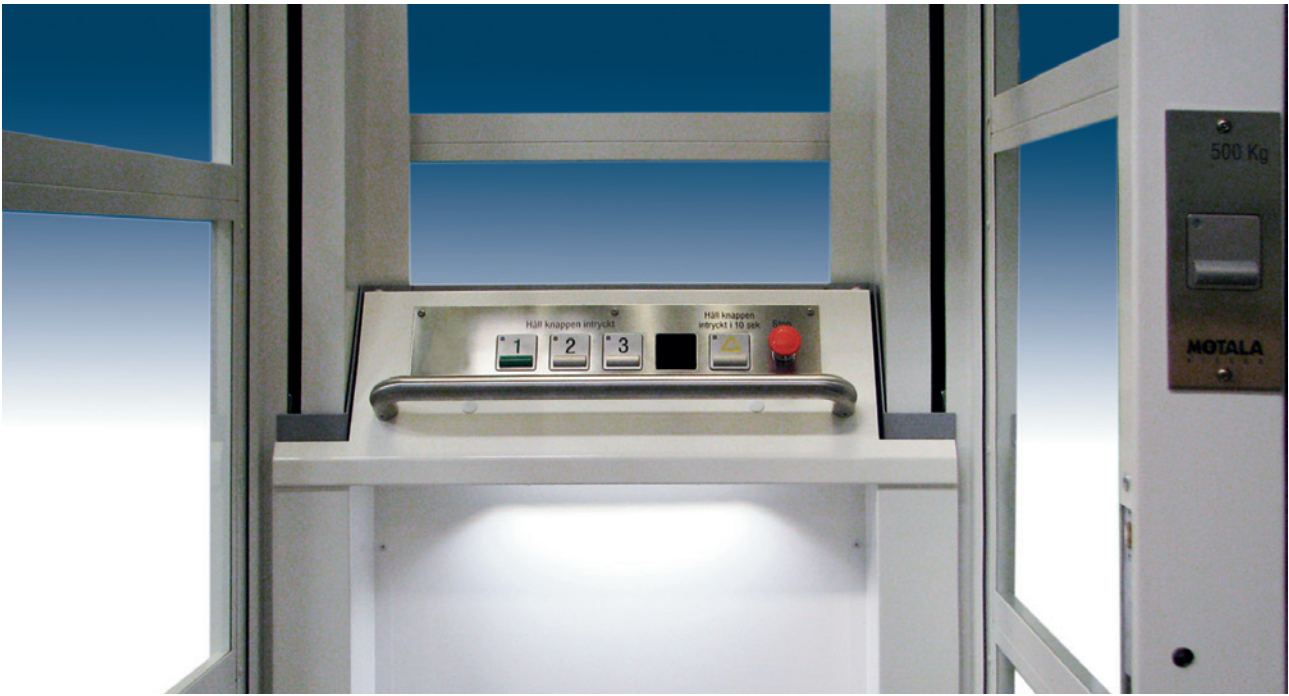

The KONE Motala™ 2000 Home lift is easy to use, with large buttons and a simple control panel.

Safe and reliable

The KONE Motala 2000 Home uses guided chains for lifting, resulting in greater safety and reliability.

Compact size

Taking as little as 1.09 m², the KONE Motala 2000 Home is the most space-efficient solution on the market.

Elegant design

Oak can be used in the details and the sides of the shaft can be fitted with glass.

User-friendly

Large legible buttons are combined with the control panel's simple, logical design.

Environmentally-friendly

The engine power (0.55kW) required is about a quarter of what equivalent lifts might use.

Fast installation

Our experienced technicians can carry out the complete installation of a KONE Motala 2000 Home within a few days.